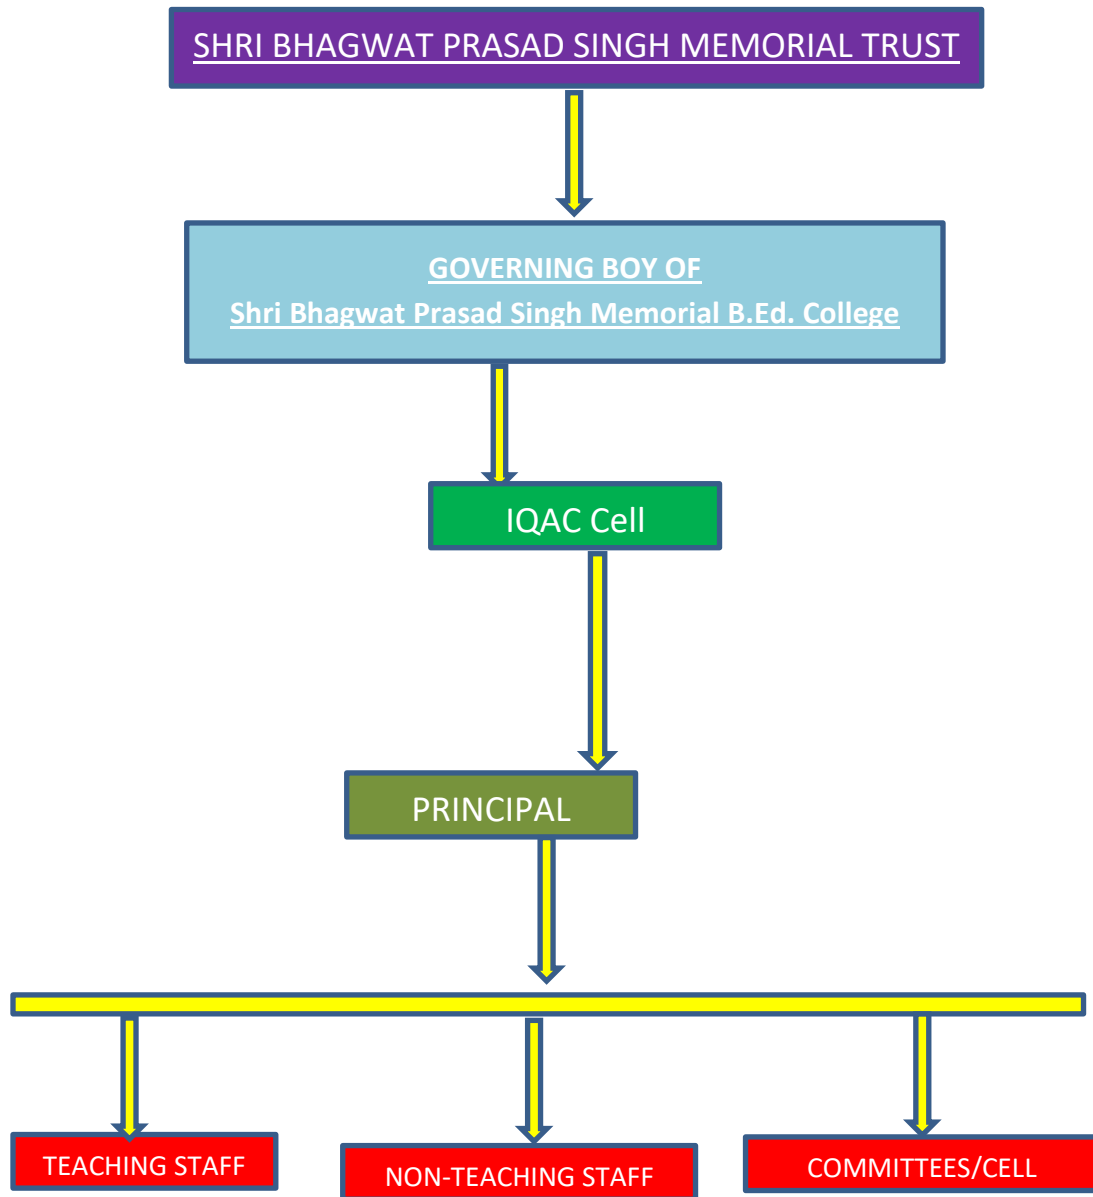

ORGANOGRAM

(Signature)
Principal
Shri Bhagwat Pd. Singh Memorial B.Ed. College
Deo More, G.T. Road, Distt. Aurangabad (Bihar)